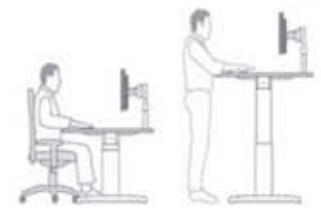

DOMINO
HOME & OFFICE SYSTEM

Work Station

T LINE

Work Station

Work Station

650 series

DOMINO
HOME & OFFICE SYSTEM

Work Station